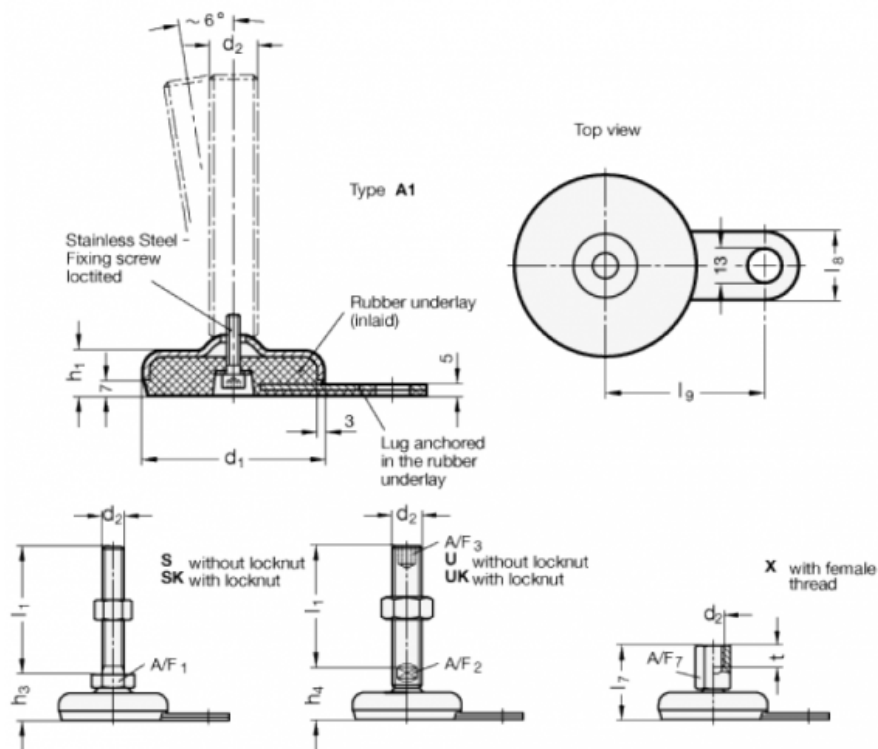

Article number: 2032100M863A1S

Description: E+G levelling foot

GN 32-100-M8-63-A1-S

Note: S Without nut, External hexagon at the bottom

## Measures

A/F1	= 17
d1	= 100
d2	= M8
h1	= 21
h3	= 29
l1	= 63
l8	= 30
l9	= 80